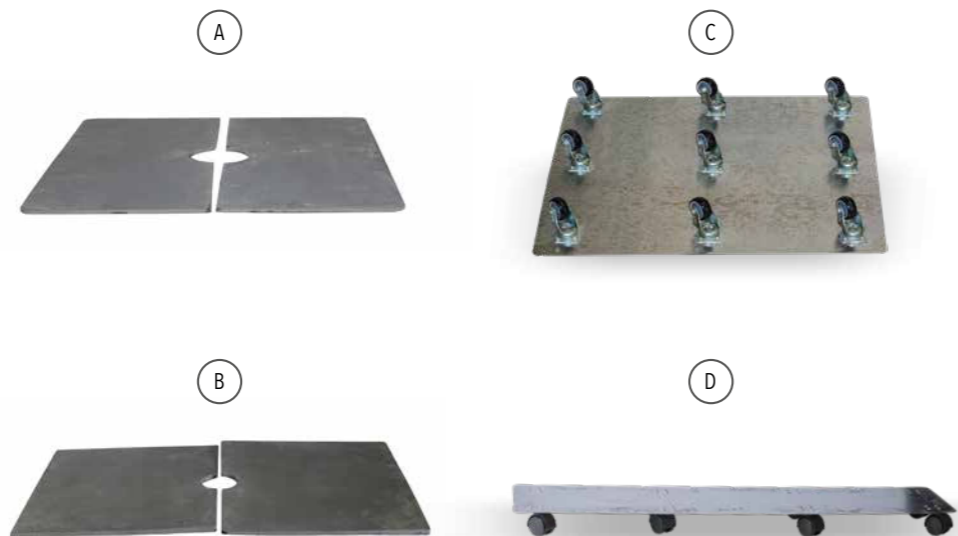

TIMELESS  
**Cono Regular**

<b>E</b>	<b>PARTNER STRAIGHT</b>					
	<b>ART. CODE</b>					
	6TIMP4375	33	43	75		

TIMELESS COLLECTION

TIMELESS  
OVATION ACCESSORIES

(A) INSERT PLATE OVAL  
ART. CODE 6TIMA0001 47 29 1 6TIME5094