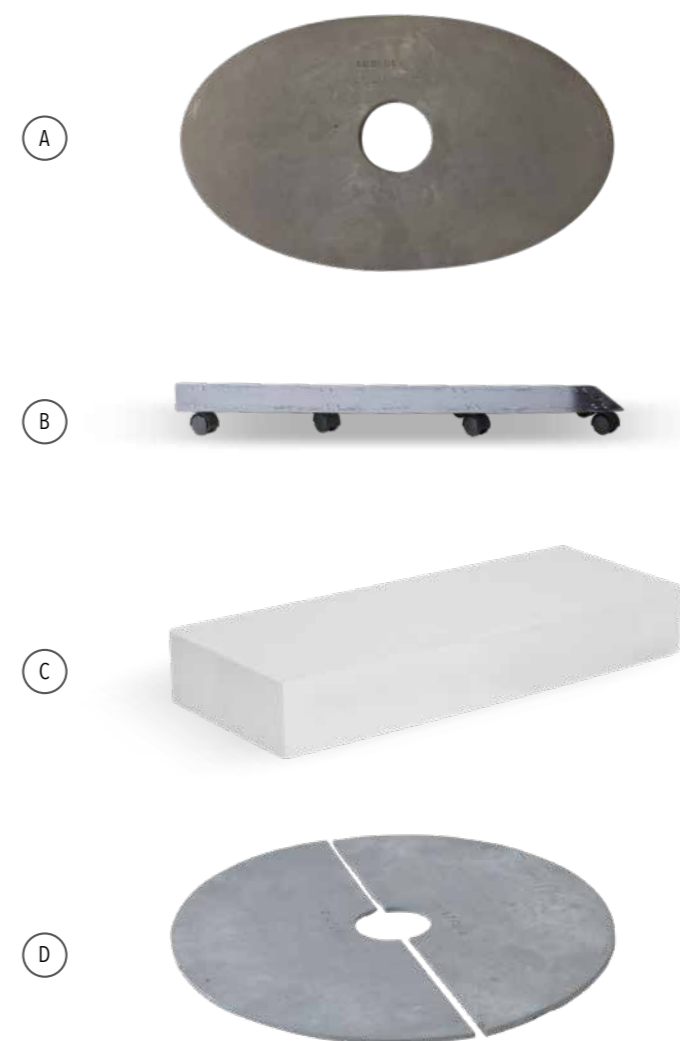

(D) TIMELESS
CONO ACCESSORIES

INSERT PLATE ROUND
ART. CODE 6TIMAC001 38,5 1 6TIP4375
6TIMAC002 36,5 1 6TIP4375