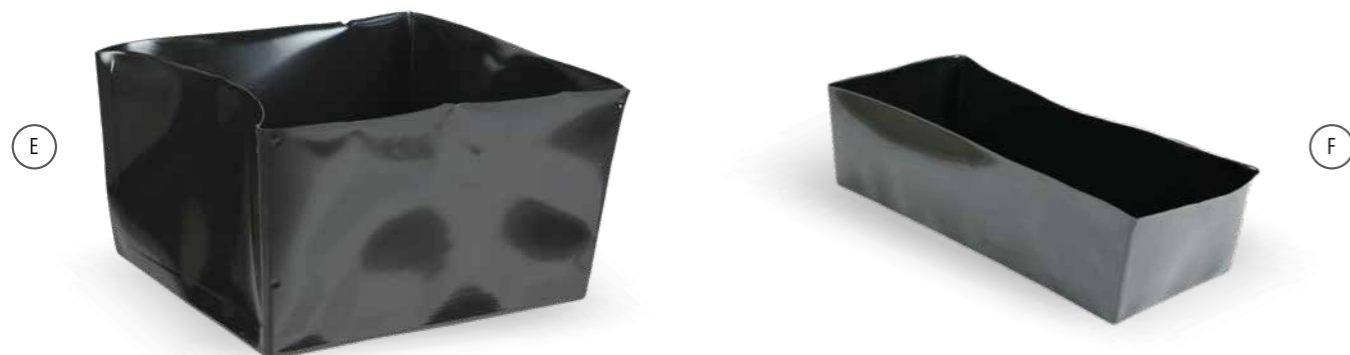

(D) TIMELESS
CONO ACCESSORIES

INSERT PLATE ROUND
ART. CODE 6TIMAC001 38,5 1 6TIP4375
6TIMAC002 36,5 1 6TIP4375